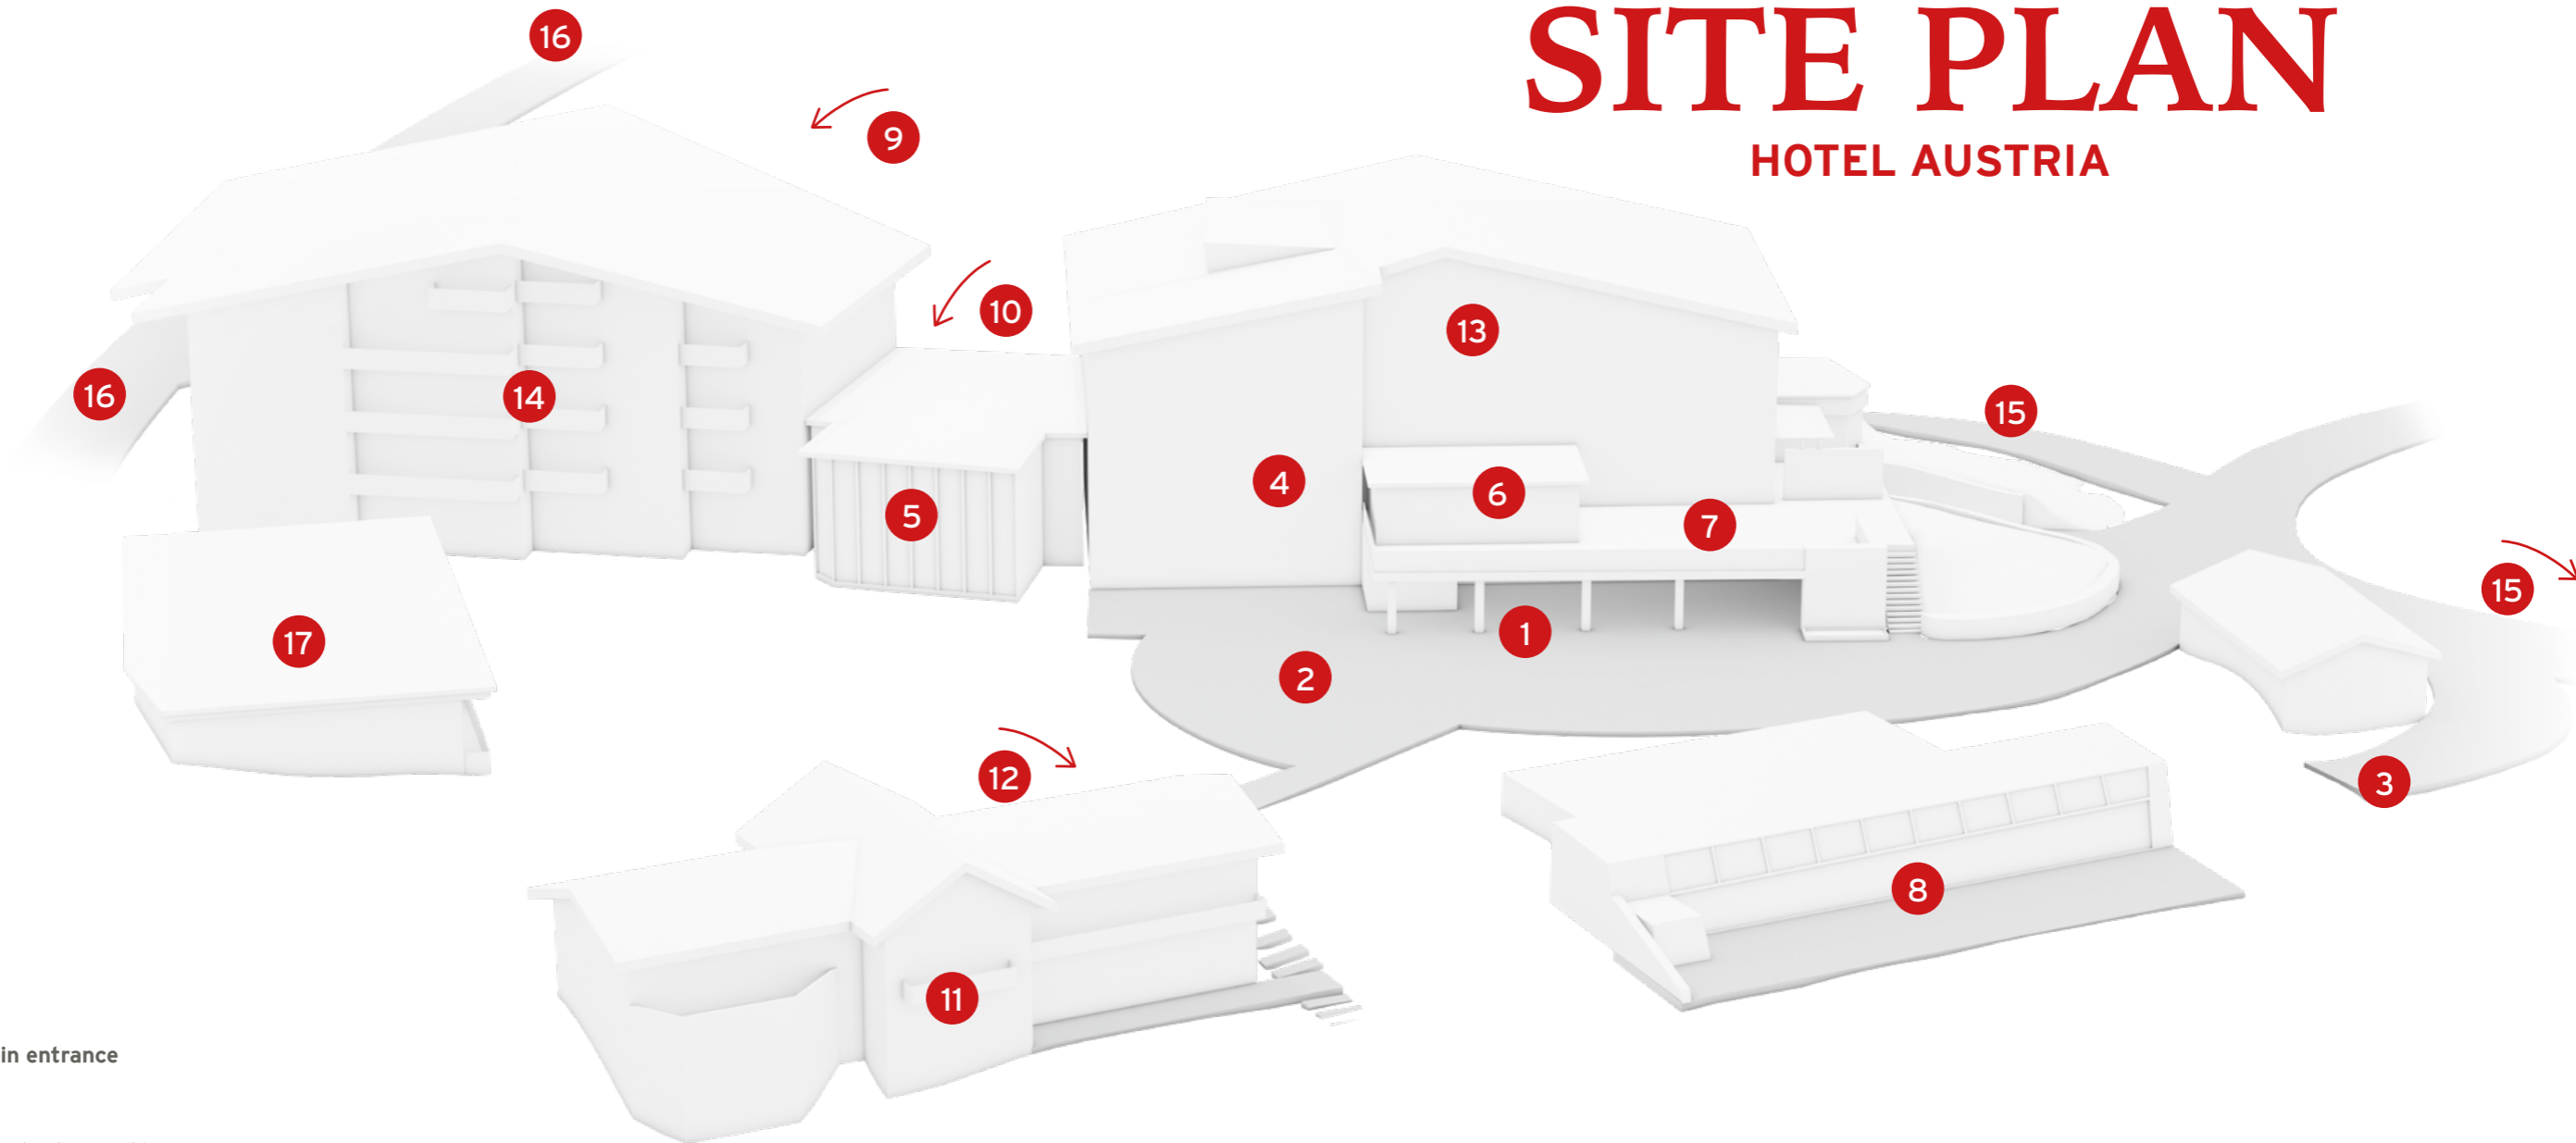

SITE PLAN

HOTEL AUSTRIA

- 1 **Main entrance**
- 2 **Short-stay parking**
Parking for up to 15 minutes for ease of loading and unloading
- 3 **Entrance to the underground garage**
- 4 **Bar & Lounge**
Large bar and lounge area to end the evening in style
- 5 **Restaurant**
Fine dining with fresh regional and international cuisine
- 6 **Wintergarden**
Perfect protection against the wind and weather

- 7 **Mountain panorama terrace**
Breathtaking sun terrace with a view over the spectacular Alpine El Dorado
- 8 **Alpine pool**
Indoor pool with 15-metre sports and leisure pool for adults, incl. whirlpool loungers and a panoramic view of the mountain landscape, adventure pool with waterfall for children and youngsters plus a baby pool for tiny tots
- 9 **Revitalium**
Place of calm and relaxation - with several saunas, cold air room, infrared brine laconium, salt cave, solarium and massage area

- 10 **Teddy Club & youth area**
Play paradise for kids and teens, with Teddy Club kindergarten, children's meals, babysitter service and more
- 11 **Omeshorn apartment**
Apartment in the 'Schöpfli' for up to 4 people and direct access to the hotel
- 12 **Country house 'Chalet'**
Spacious family apartment on two floors for up to 7 people, incl. separate entrance and direct access to the hotel
- 13 **Hotel building**
Main building with hotel rooms