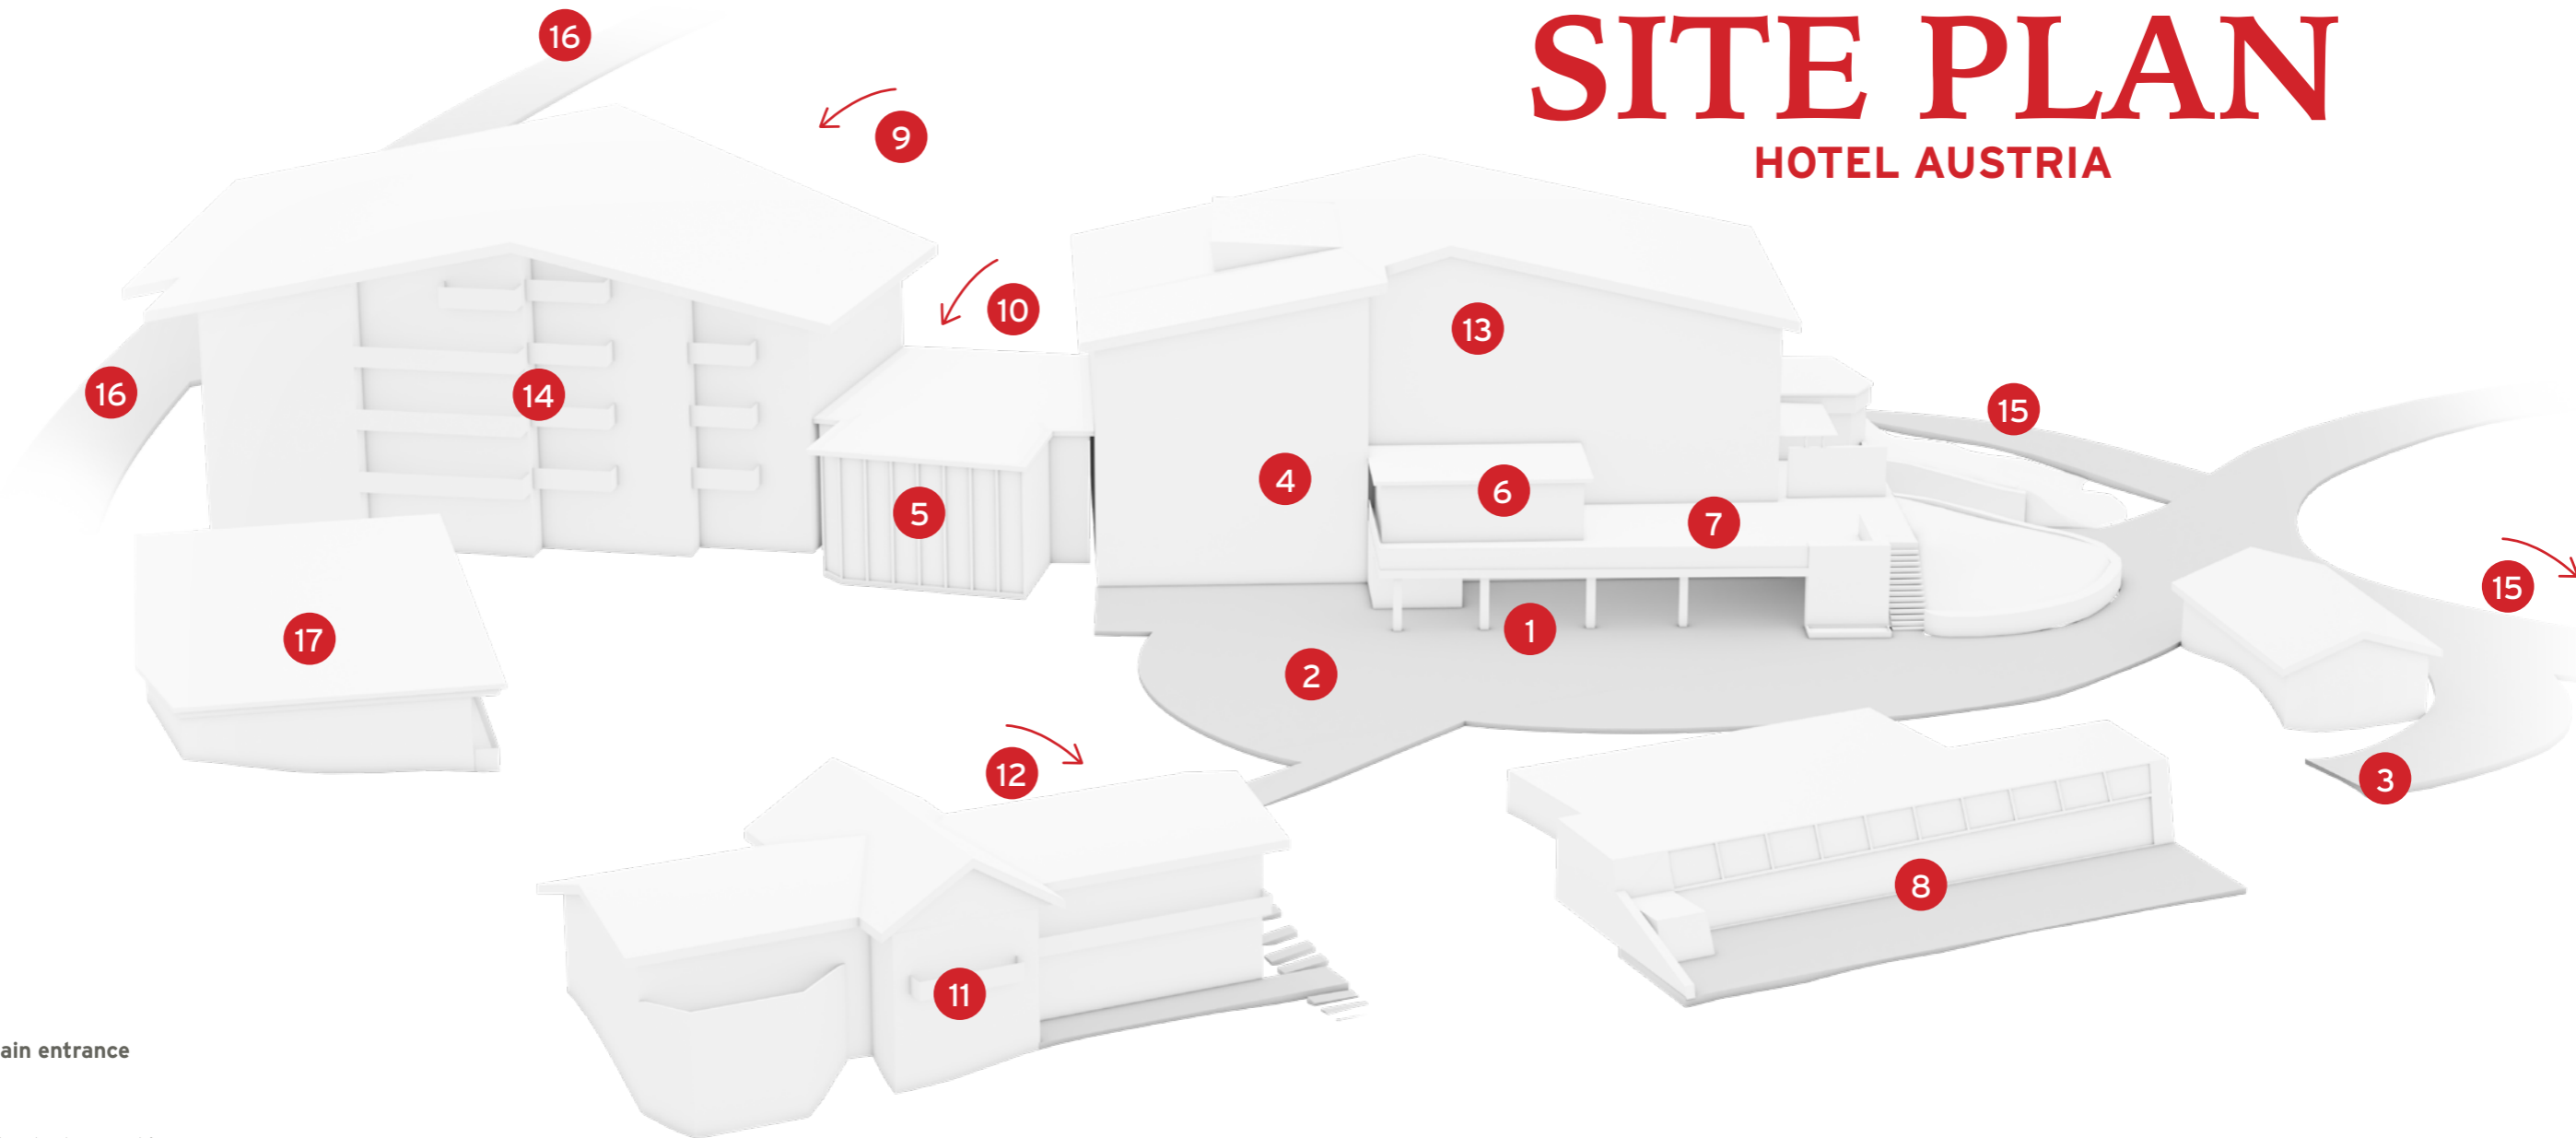

SITE PLAN

HOTEL AUSTRIA

- 1 Main entrance**
- 2 Short-stay parking**
Parking for up to 15 minutes for ease of loading and unloading
- 3 Entrance to the underground garage**
- 4 Bar & Lounge**
Large bar and lounge area to end the evening in style
- 5 Restaurant**
Fine dining with fresh regional and international cuisine
- 6 Wintergarden**
Perfect protection against the wind and weather
- 7 Mountain panorama terrace**
Breathtaking sun terrace with a view over the spectacular Alpine El Dorado
- 8 Alpine pool**
Indoor pool with 15-metre sports and leisure pool for adults, incl. whirlpool loungers and a panoramic view of the mountain landscape, adventure pool with waterfall for children and youngsters plus a baby pool for tiny tots
- 9 Revitalium**
Place of calm and relaxation - with several saunas, cold air room, infrared brine laconicum, salt cave, solarium and massage area
- 10 Teddy Club & youth area**
Play paradise for kids and teens, with Teddy Club kindergarten, children's meals, babysitter service and more
- 11 Omeshorn apartment**
Apartment in the 'Schöpfli' for up to 4 people, with direct access to the hotel
- 12 'Chalet' country house**
Spacious family apartment on two floors for up to 7 people, incl. separate entrance and direct access to the hotel
- 13 House 1**
- 14 House 2**
- 15 Hiking route**
- 16 Cross-country skiing trail**
- 17 The Hotel Austria team's home**